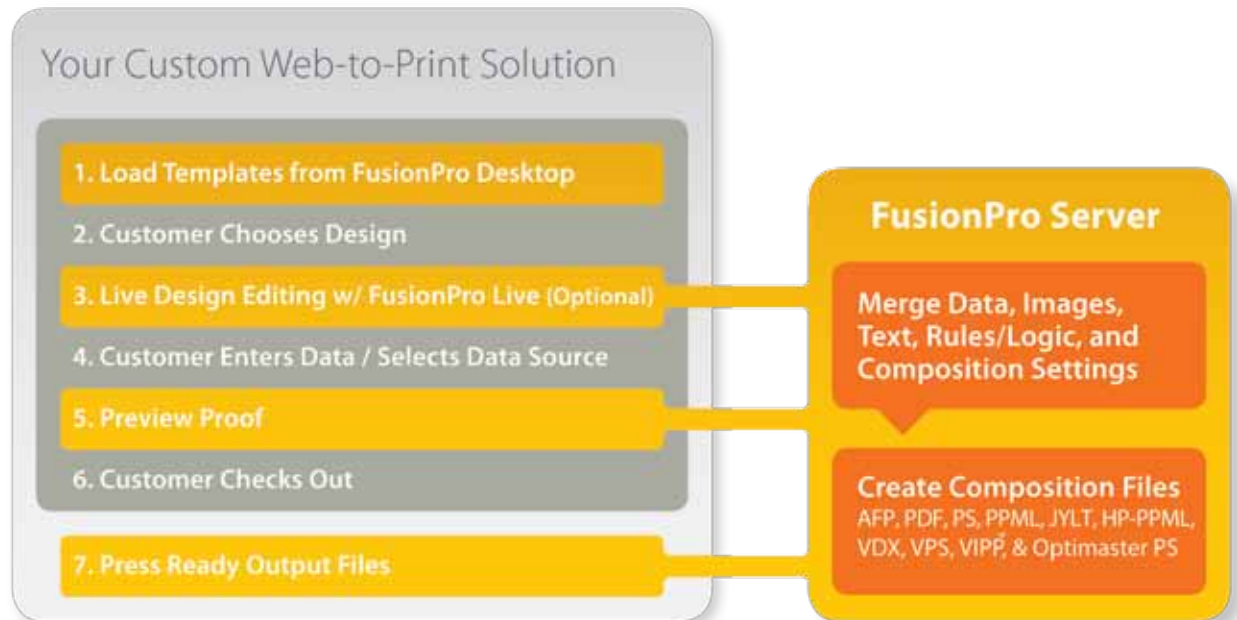

FusionPro Server Workflow

FusionPro Server Features

VDP Workflow	<i>Adobe® PDF workflow</i>	Supports designs from literally any design application
Queuing	<i>Job queue API to schedule and route composition requests</i>	Allows for integration into custom-designed applications
Cross-Platform Font Technology	<i>Properly transfer fonts (even from Mac or PC) to the Windows PC hosting FusionPro Server</i>	Supports both designers and those using server-based applications.
Data Input Formats	<i>Accepts a variety of formats, including tagged text, flat files, CSV, ODBC, or XML</i>	Accommodates a variety of input options
Business Rules Creation	<i>Intuitive conditional logic interface, extendable “templated rules” dialogues, and logic wizards</i>	Business logic is made easy using dialogue boxes. Collect information from VDP designers without the need to edit JavaScript for those rules
Imposition	<i>Libraries of layout templates; gang jobs by quantity or optimized groups, across multiple products and customers</i>	Easily managed and reusable libraries leverage technology across FusionPro product family for seamless production and fulfillment workflow
Variable Text Effects	<i>Text on a curve features and soft drop-shadow effects can be applied to variable text</i>	Flexibility for designers creating variable text curves using an intuitive set of curve-drawing tools
Dynamic / Automated PDF Creation	<i>Can be integrated into another solution such as a web site that accepts data, composes, and routes it to digital printers</i>	Capability of producing at very high volumes as well as using lights-out composition farms. Works with web-to-print as well as other systems, such as point-of-sale systems
Optional Design Plug-ins	<i>Adobe Acrobat® plug-in available for both Mac and Windows platforms, including Adobe InDesign® and QuarkXPress</i>	Ensures maximum compatibility and accuracy throughout the VDP workflow
Copy-Fitting	<i>Advanced copy fitting, content overflow and automatic page insertion</i>	Eliminates need for JavaScript programming
Variable Text Editor	<i>Zoom Control</i>	Effectively view very large or very small text
Printstream Formats	<i>Ten included VDP output formats (AFP, PDF, PostScript, VDX, PPML, HP-PPML, VPS, JLYT, VIPP, Digimaster-PostScript)</i>	Compatible with leading digital print workflows
FusionPro Live	<i>Optional add-on</i>	Browser-based live template design
Load Balancer	<i>Optional add-on</i>	Adds unlimited scalability
Additional Features	<i>Dynamic charts and tables</i>	Include variable data in financial documents
DirectSmile Integration	<i>Optional Add-on</i>	Unique DirectSmile integration produces high-impact customized print collateral with personalized imagery.

Citation Software Inc.
P.O. Box 281
Patten, ME 04765-0281

888-260-7316
info@CitationSoftware.com
www.CitationSoftware.com